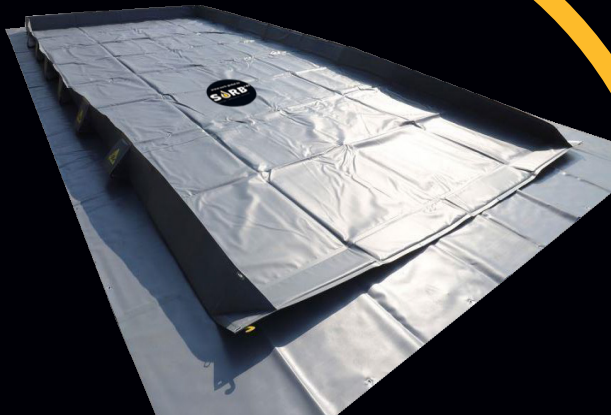

SORB®XT HD CONTAINER HEAVY DUTY

All HD Containers Heavy Duty are made of PVC with a special surface coating. The material is resistant to petroleum products and acids. With a concentrated load of up to 77 tons and more, the containers are suitable for tank areas, sea container leaks, etc. All containers are supplied with mounting brackets and other accessories.

You need a special size?

Please do not hesitate to contact us.