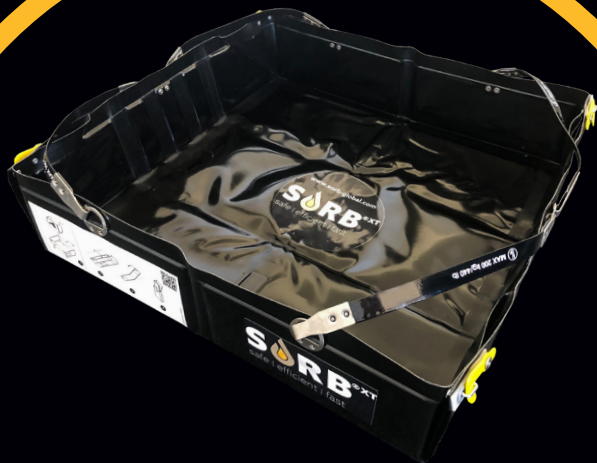

Containments

SORB[®]XT

safe | efficient | fast

SORB[®]XT QUICK CONTAINER EASY

Quick Containers EASY are suitable as a preventive measure for the protection of persons and objects in case of unwanted leakage of liquids such as water, petroleum and chemical substances. All Quick Containers Easy are made of PVC with a special surface coating, which is resistant to aggressive acids. Due to the collapsible feature, the containers are mobile and space saving.

You need a special size? Please do not hesitate to contact us.

SORB^{®XT} Quick Container	Article No.	EAN	Collecting amount (L)	Weight (kg)	Quantity/ pallet	Dimensions (mm)	Product pictures
SORB^{®XT} QC 3L	100603	0765643148310	3	0,20	1	380 x 285 x 25	
SORB^{®XT} QC EASY 25L with practical loops, for transport with a forklift	100640	0765643148327	25	2,00	1	700 x 350 x 125	
SORB^{®XT} QC EASY 50L with practical loops, for transport with a forklift	100642	0765643148341	50	2,90	1	1.240 x 840 x 70	
SORB^{®XT} QC EASY 75L with practical loops, for transport with a forklift	100601	0765643148099	75	3,32	1	700 x 700 x 175	
SORB^{®XT} QC EASY 175L with practical loops, for transport with a forklift	100644	0765643148365	175	5,56	1	1.000 x 1.000 x 200	
SORB^{®XT} QC EASY 450L with practical loops, for transport with a forklift	100646	0765643148389	450	9,80	1	1.500 x 1.500 x 225	
SORB^{®XT} QC EASY 900L	100648	0765643148402	900	17,80	1	1.500 x 1.500 x 425	
SORB^{®XT} QC EASY 1.600L	100650	0765643148426	1.600	23,20	1	2.000 x 2.000 x 425	

Tutorial
Quick Container EASY

SORB^{®XT}
safe | efficient | fast

SORB[®]XT QUICK CONTAINER ESD

Quick Containers ESD are suitable as a preventive measure for the protection of persons and objects in case of unwanted leakage of liquids such as water, petroleum and chemical substances. The use of special antistatic film in the production process ensures the prescribed conductivity for use in hazardous areas. Due to the collapsible feature, the containers are mobile and space saving.